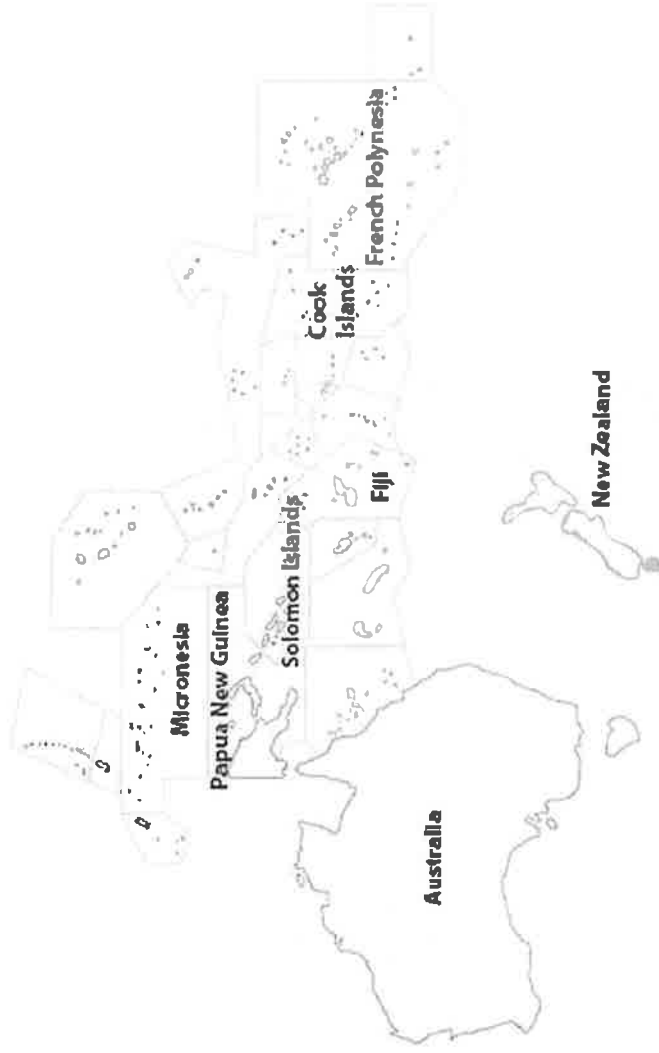

MAY GEOGRAPHY CLUB

LEVEL 1 (STATES) - LEVEL 2 (CAPITALS)

- Connecticut (CT) - Hartford
- Maine (ME) - Augusta
- Massachusetts (MA) - Boston
- New Hampshire (NH) - Concord
- New York (NY) - Albany
- Rhode Island (RI) - Providence
- Vermont (VT) - Montpelier

LEVEL 3 (OCEANIA COUNTRIES) - LEVEL 4 (CAPITALS)

- Australia - Canberra
- Cook Islands - Avarua
- Fiji - Suva
- French Polynesia - Papeete
- Micronesia - Palikir
- New Zealand - Wellington
- Papua New Guinea - Port Moresby
- Soloman Islands - Honiara