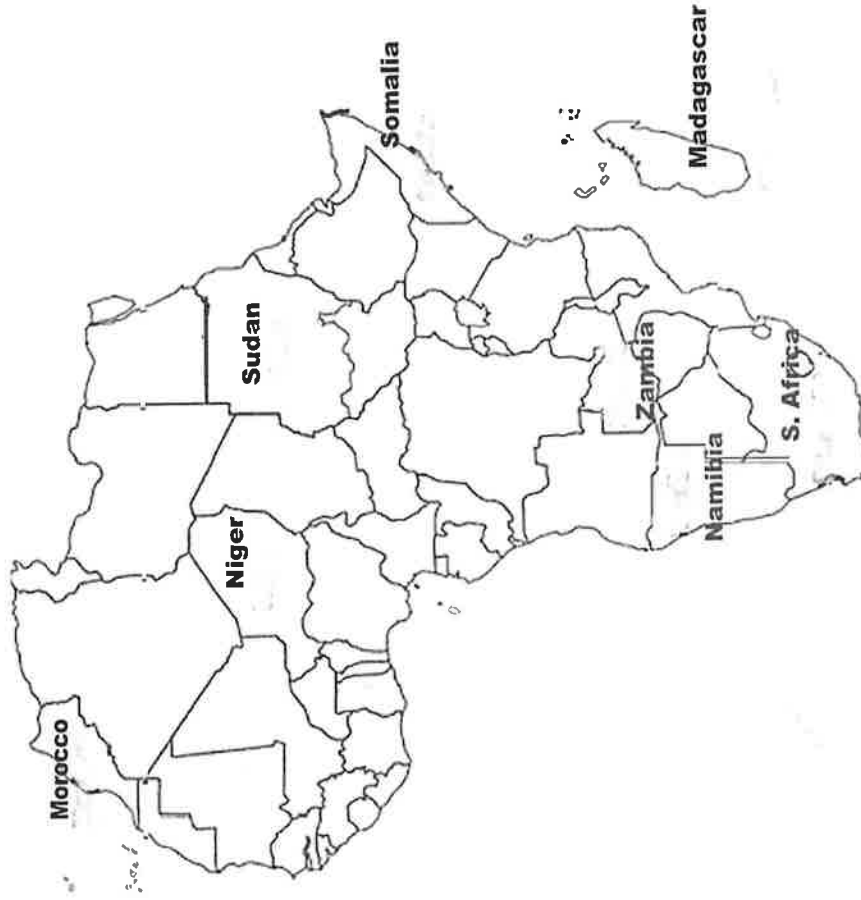

MARCH GEOGRAPHY CLUB

LEVEL 1 (STATES) / LEVEL 2 (CAPITALS)

- Alabama (AL) - Montgomery
- Florida (FL) - Tallahassee
- Georgia (GA) - Atlanta
- Mississippi (MS) - Jackson
- North Carolina (NC) - Raleigh
- South Carolina (SC) - Columbia
- Tennessee (TN) - Nashville

LEVEL 3 (AFRICAN COUNTRIES) - LEVEL 4 (CAPITALS)

- Madagascar - Antananaviro
- Morocco - Rabat
- Namibia - Windhoek
- Niger - Niamey
- Somalia - Mogadishu
- South Africa - Pretoria
- Sudan - Khartoum
- Zambia - Lusaka