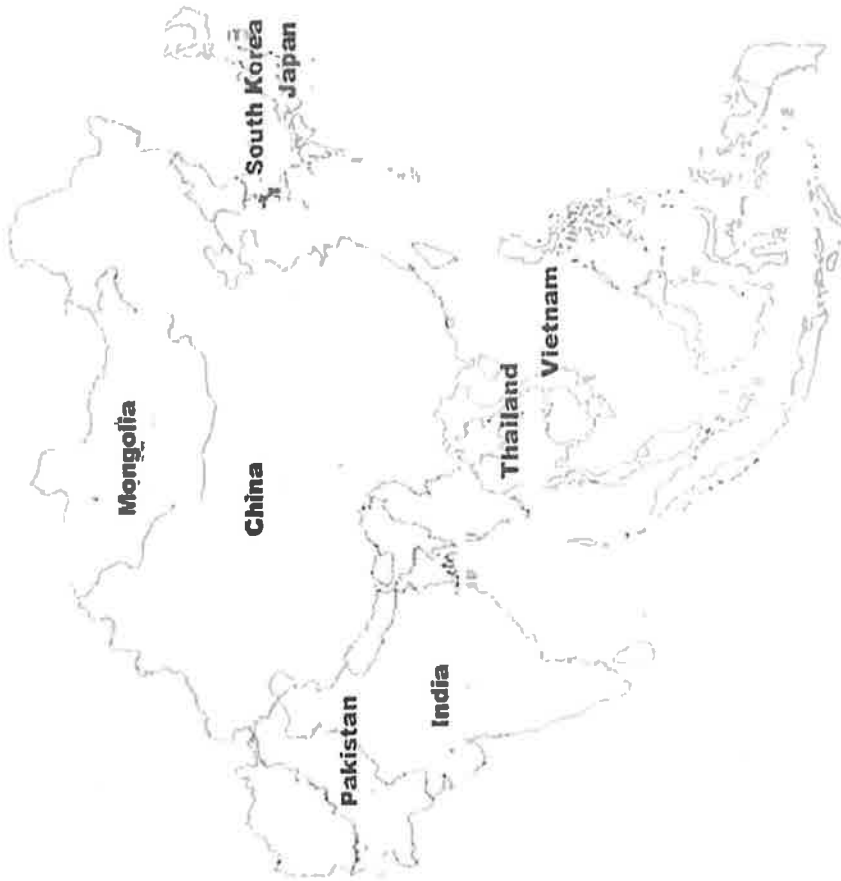

APRIL GEOGRAPHY CLUB

LEVEL 1 (STATES) - LEVEL 2 (CAPITALS)

- Delaware (DE) - Dover
- Kentucky (KY) - Frankfort
- Maryland (MD) - Annapolis
- New Jersey (NJ) - Trenton
- Pennsylvania (PA) - Harrisburg
- Virginia (VA) - Richmond
- West Virginia (WV) - Charleston

LEVEL 3 (ASIAN COUNTRIES) - LEVEL 4 (CAPITALS)

- China - Beijing
- India - New Delhi
- Japan - Tokyo
- Mongolia - Ulaanbaater
- Pakistan - Islamabad
- South Korea - Seoul
- Thailand - Bangkok
- Vietnam - Hanoi